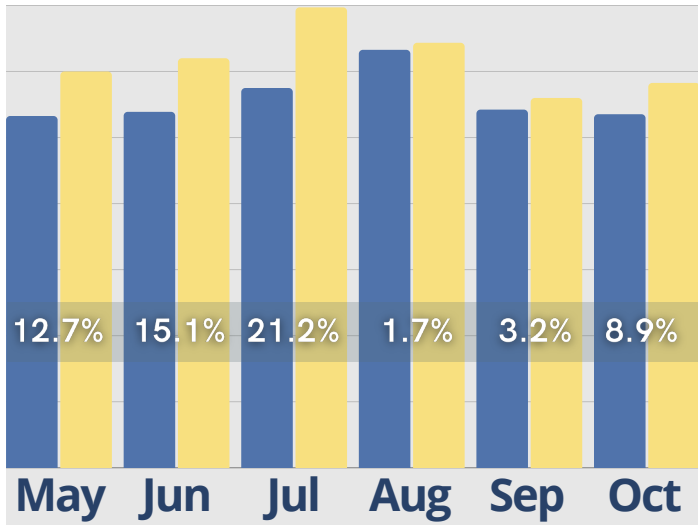

October Last 6 Months

Inquiries

● Last Year ● Current Year