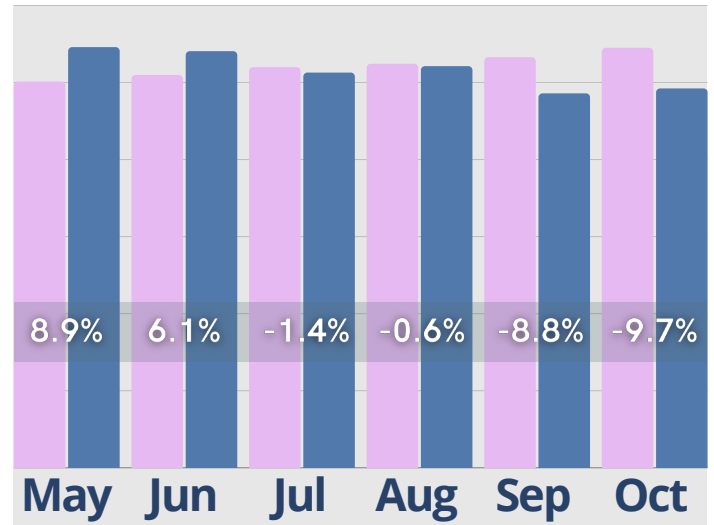

Cash Receipts

● Last Year ● Current Year

October Last 6 Months

Move-Ins

Activity Completed- Inquiry

Move-Outs

Activity Completed- Marketing

October Last 6 Months

Average Tour to Move-In Conversion Days

Residents w/ Assessments

Incidents

October Last 6 Months

Rent Roll Summary- Room Rate

Rent Roll Summary- Assessment Fee

Rent Roll Summary- Monthly Fees

Rent Roll Summary- Service Fee