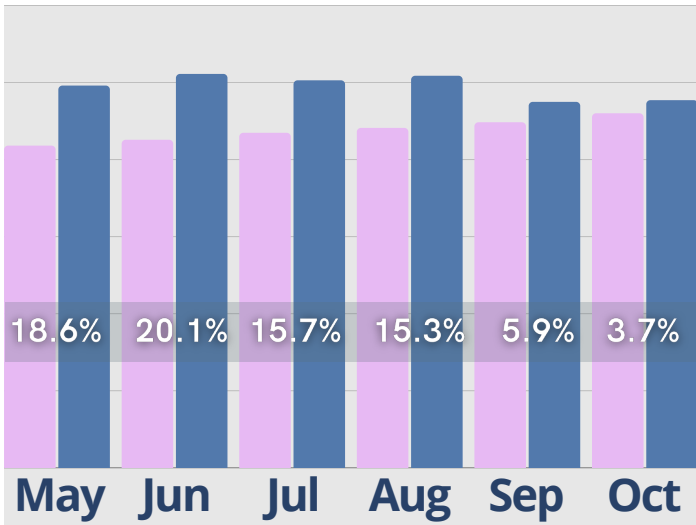

Cash Receipts

● Last Year ● Current Year

October Last 6 Months

Move-Ins

Activity Completed- Inquiry

Move-Outs

Activity Completed- Marketing

October Last 6 Months

Average Tour to Move-In Conversion Days

Residents w/ Assessments

Incidents

October Last 6 Months

Rent Roll Summary- Room Rate

Rent Roll Summary- Assessment Fee

Rent Roll Summary- Monthly Fees

Rent Roll Summary- Service Fee