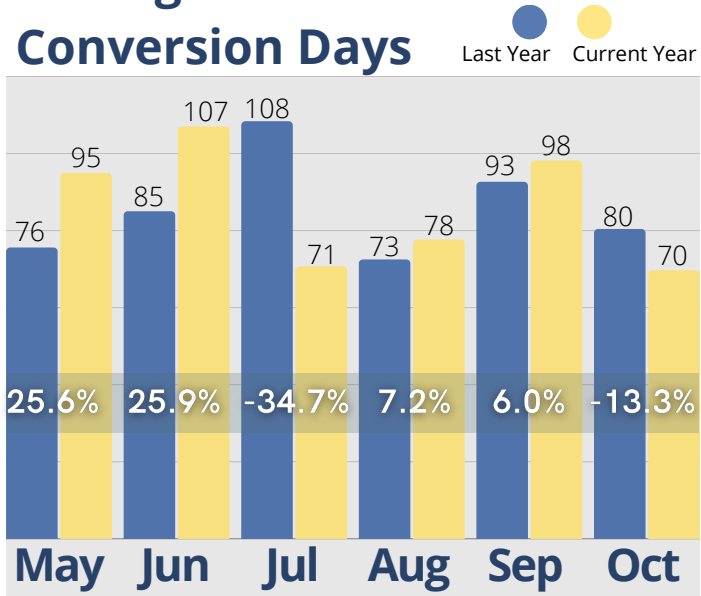

October Last 6 Months

Average Tour to Move-In Conversion Days