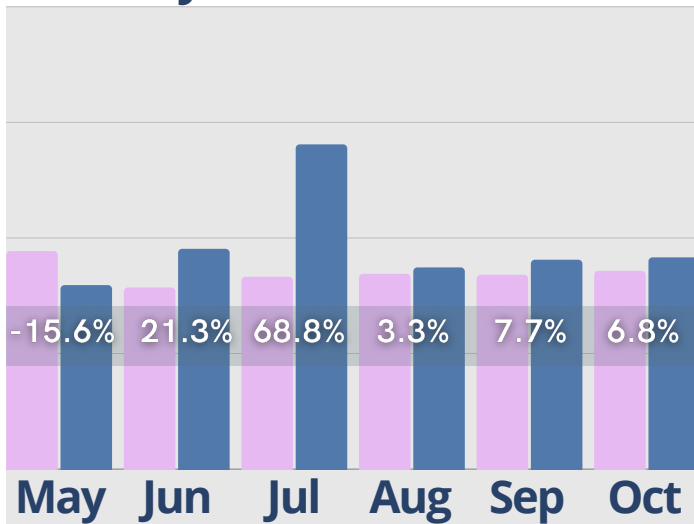

Cash Receipts

● Last Year ● Current Year

October Last 6 Months

Move-Ins

Activity Completed- Inquiry

Move-Outs

Activity Completed- Marketing

October Last 6 Months

Average Tour to Move-In Conversion Days

Residents w/ Assessments

Incidents

October Last 6 Months

Rent Roll Summary- Room Rate

Rent Roll Summary- Assessment Fee

Rent Roll Summary- Monthly Fees

Rent Roll Summary- Service Fee