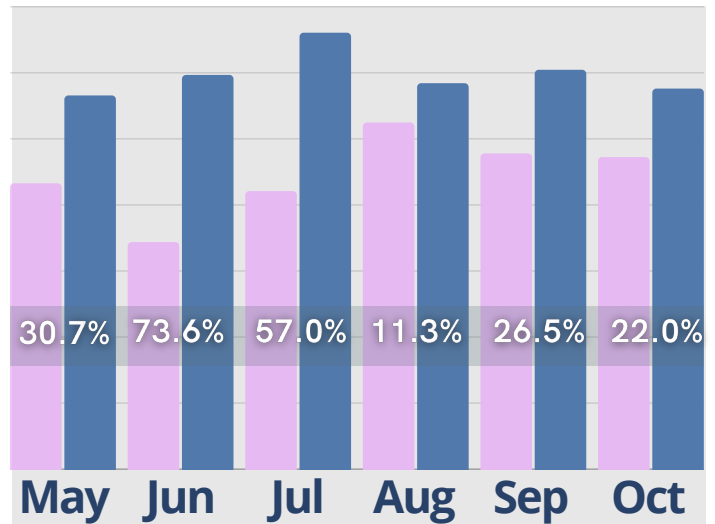

Cash Receipts

● Last Year ● Current Year

October Last 6 Months

Move-Ins

Activity Completed- Inquiry

Move-Outs

Activity Completed- Marketing

October Last 6 Months

Average Tour to Move-In Conversion Days

Residents w/ Assessments

Incidents

October Last 6 Months

Rent Roll Summary- Room Rate

Rent Roll Summary- Assessment Fee

Rent Roll Summary- Monthly Fees

Rent Roll Summary- Service Fee