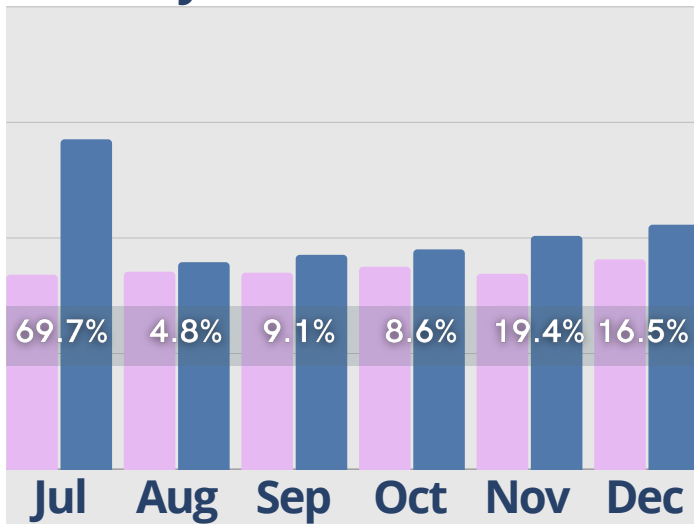

Cash Receipts

● Last Year ● Current Year

December Last 6 Months

Move-Ins

Activity Completed-Inquiry

Move-Outs

Activity Completed-Marketing

December Last 6 Months

Average Tour to Move-In Conversion Days

Residents w/ Assessments

Incidents

December Last 6 Months

Rent Roll Summary- Room Rate

Rent Roll Summary- Assessment Fee

Rent Roll Summary- Monthly Fees

Rent Roll Summary- Service Fee