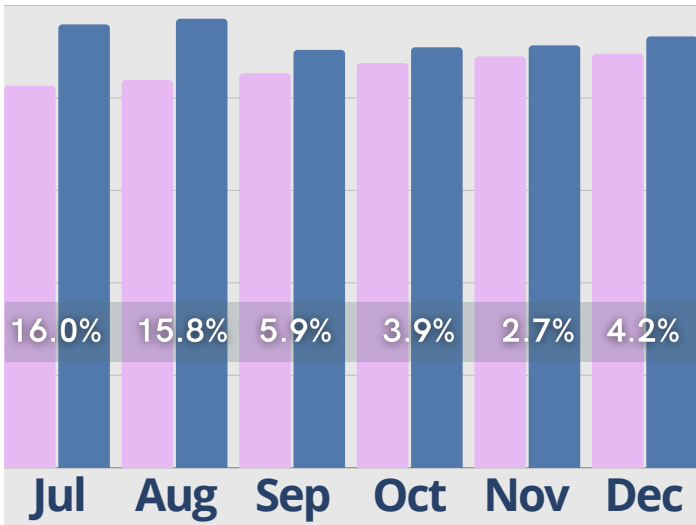

Cash Receipts

● Last Year ● Current Year

December Last 6 Months

Move-Ins

Activity Completed-Inquiry

Move-Outs

Activity Completed-Marketing

December Last 6 Months

Average Tour to Move-In Conversion Days

Residents w/ Assessments

Incidents

December Last 6 Months

Rent Roll Summary- Room Rate

Rent Roll Summary- Assessment Fee

Rent Roll Summary- Monthly Fees

Rent Roll Summary- Service Fee