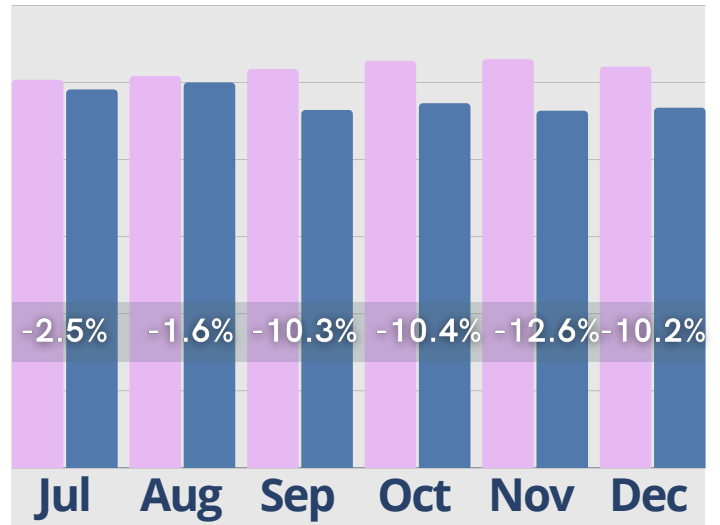

Cash Receipts

● Last Year ● Current Year

December Last 6 Months

Move-Ins

Activity Completed-Inquiry

Move-Outs

Activity Completed-Marketing

December Last 6 Months

Average Tour to Move-In Conversion Days

Residents w/ Assessments

Incidents

December Last 6 Months

Rent Roll Summary- Room Rate

Rent Roll Summary- Assessment Fee

Rent Roll Summary- Monthly Fees

Rent Roll Summary- Service Fee