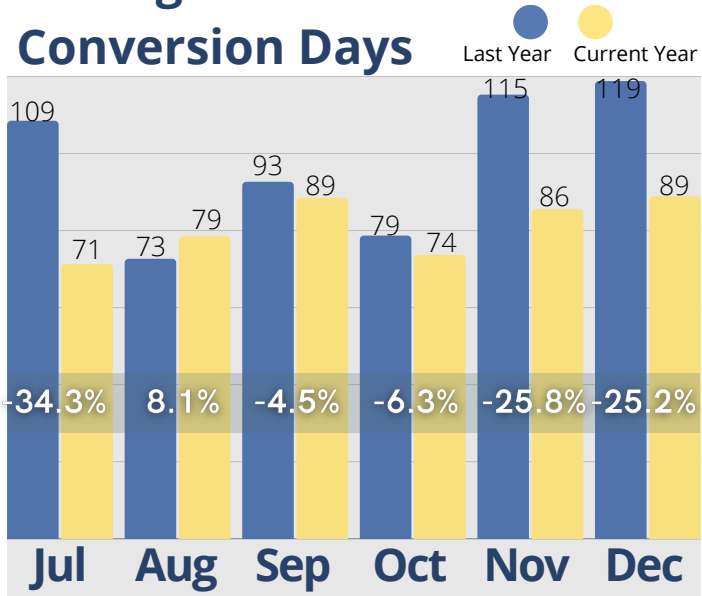

December Last 6 Months

Average Tour to Move-In Conversion Days