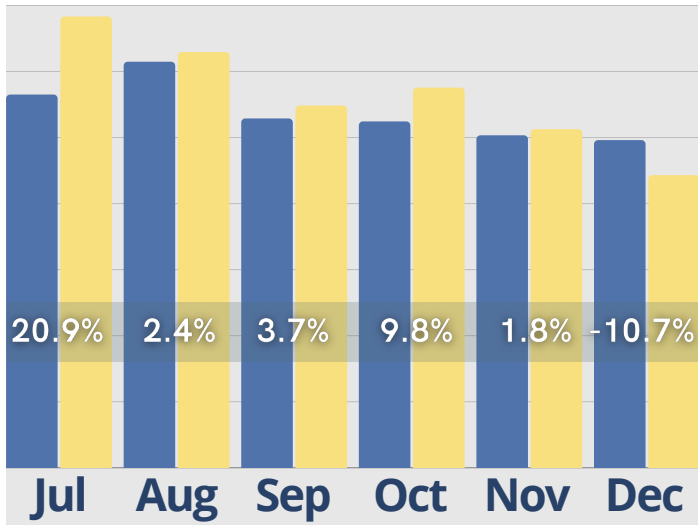

December Last 6 Months

Inquiries

● Last Year ● Current Year