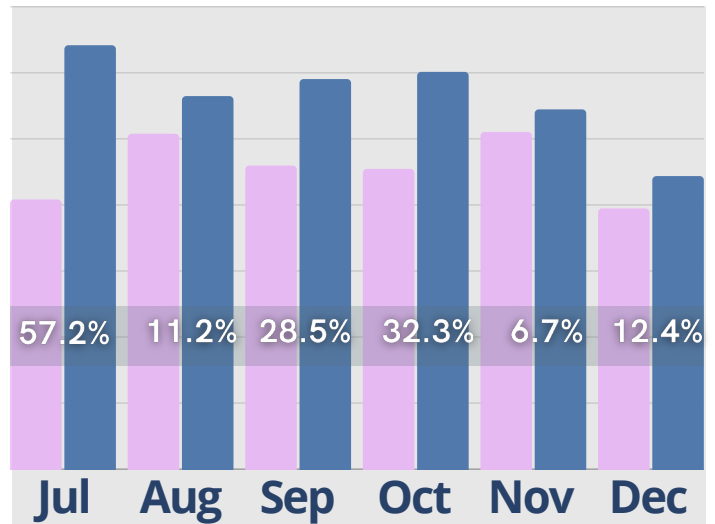

Cash Receipts

● Last Year ● Current Year

December Last 6 Months

Move-Ins

Activity Completed-Inquiry

Move-Outs

Activity Completed-Marketing

December Last 6 Months

Average Tour to Move-In Conversion Days

Residents w/ Assessments

Incidents

December Last 6 Months

Rent Roll Summary- Room Rate

Rent Roll Summary- Assessment Fee

Rent Roll Summary- Monthly Fees

Rent Roll Summary- Service Fee